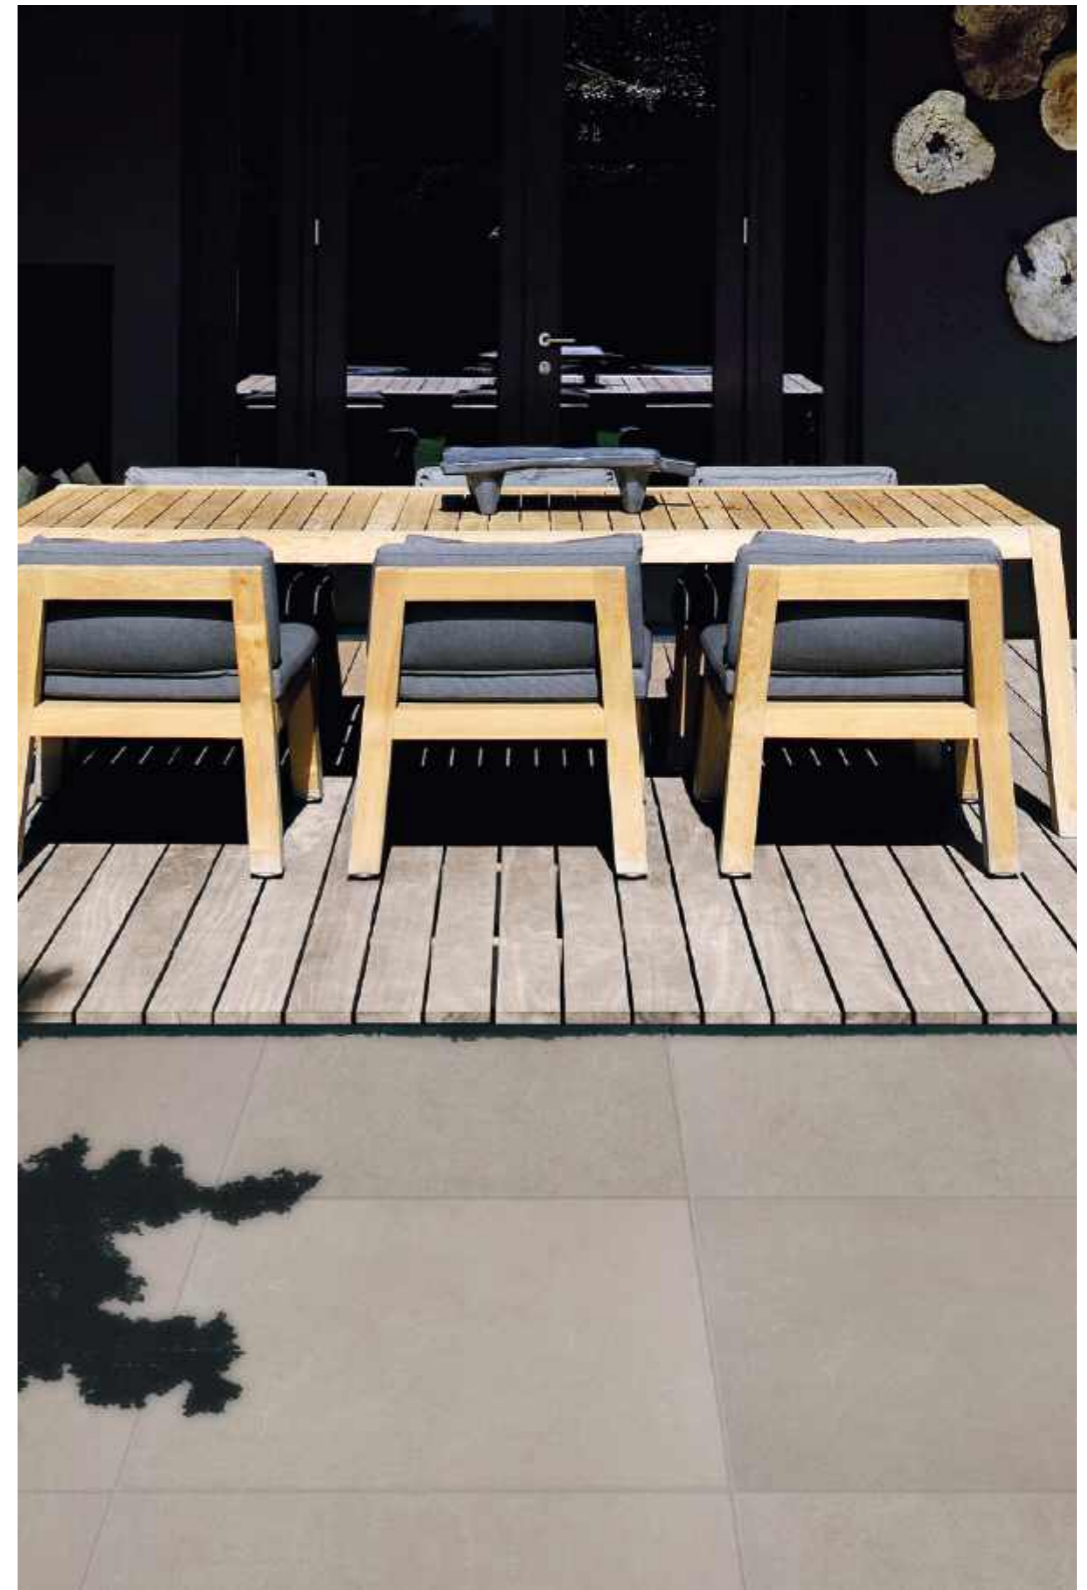

DESIGNED TO LAST

Ontworpen vanuit de filosofie van het balanceren van functionaliteit, esthetiek en individualiteit: de Piet Boon by Douglas & Jones outdoor collectie is tot stand gekomen vanuit de behoefte om de Studio Piet Boon beleving in wand- en vloerbekleding te vernieuwen en verrijken. Baarde Studio Piet Boon eerder al opzien met haar indoor tegelcollectie, die de mogelijkheden van tegels als onderscheidende factor reeds in een ander daglicht heeft gezet. Tevens biedt Studio Piet Boon in samenwerking met Douglas & Jones een opzienbarende collectie voor buiten. De collectie herbergt precies datgene waar Studio Piet Boon voor staat; een

harmonieus geheel met een tijdloos karakter en een luxe uitstraling. Juist de passie om binnen- en buitenruimtes tot leven te laten komen zorgt ervoor dat deze outdoor collectie de buitenruimte hetzelfde comfort en uitstraling meegeeft als de verschillende ruimtes binnenshuis.

De outdoor collectie van Piet Boon by Douglas & Jones bestaat uit een zevental volkeramische grootformaat tegels van 90x90 cm met een massa van maar liefst 3 cm. Juist deze dikte maakt gebruik en toepassing gemakkelijker, omdat het zorgt voor extra stabiliteit. De collectie is met zorg samengesteld en geïnspireerd op de indoor collectie.